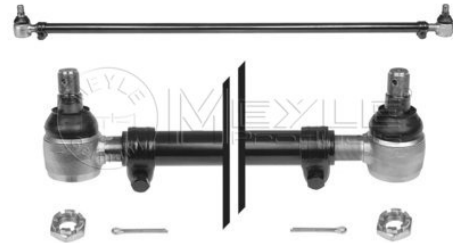

Tie rod assembly

036 040 0091/HD
975 330 02 03

Notes

	Guide Rod
Pipe Ø [mm]	Nut with lateral notches 40 with metric thread
Thread Measurement 2	M30x1,5
Thread Measurement 1	M24x1,5
Length [mm]	1607
Cone Size [mm]	30
Reinforced Version	Front Axle