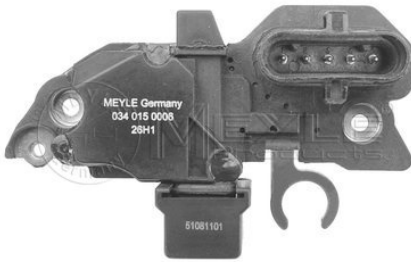

034 015 0005
000 154 17 05

Voltage regulator

Application info

ACTROS (04/96-10/03)
ATEGO (01/98-10/04)
ECONIC (01/98--)
LK/LN2 (01/84-12/98)

MK (12/87-09/96)
NG (08/73-09/96)
SK (07/87-09/96)

034 015 0006
000 154 38 05

Voltage regulator

Notes

Voltage [V] 28.3

References

000 154 24 05	000 154 27 05
000 154 26 05	000 154 38 05

Application info

ACTROS (04/96-10/03)
ACTROS MP2 / MP3 (10/02--)

ATEGO (01/98-10/04)
ATEGO 2 (10/04--)