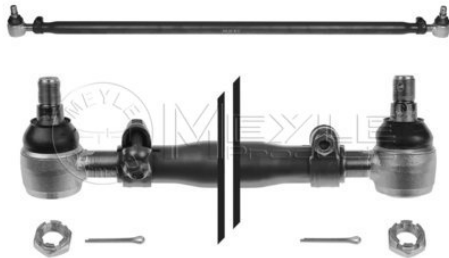

Tie rod assembly

Notes

Pipe Ø [mm]	Guide Rod Nut with lateral notches 50 with metric thread
Thread Measurement 2	M30x1,5
Thread Measurement 1	M24x1,5
Length [mm]	1620
Cone Size [mm]	30
	Front Axle

Reinforced Version

References

371 330 70 03	393 330 03 03
393 330 00 03	393 330 04 03
393 330 02 03	

Parts list

036 020 0004/HD	Tie rod end
036 020 0005/HD	Tie rod end

Application info

ACTROS (04/96-10/03)	NG (08/73-09/96)
LK/LN2 (01/84-12/98)	SK (07/87-09/96)
MK (12/87-09/96)	UNIMOG (01/55-03/90)