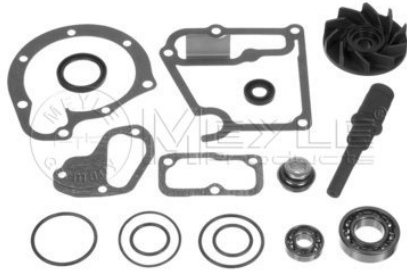

1

033 020 0066
906 200 65 01

Water pump

Application info

ATEGO (01/98-10/04)
ATEGO 2 (10/04--)
AXOR (01/02-10/04)
AXOR 2 (10/04-10/05)

ECONIC (01/98--)
UNIMOG (01/55-03/90)
ZETROS (09/08--)

034 020 0036
366 200 08 04

Repair kit, water pump

Notes

Water Pump

References

366 200 08 04

Application info

LK/LN2 (01/84-12/98)
MK (12/87-09/96)
NG (08/73-09/96)

O 301 (02/86-05/87)
O 402 (02/86-12/91)
UNIMOG (01/55-03/90)