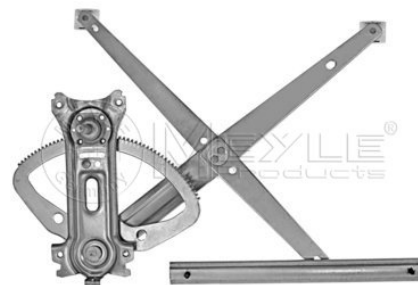

Counterpart

034 910 0012