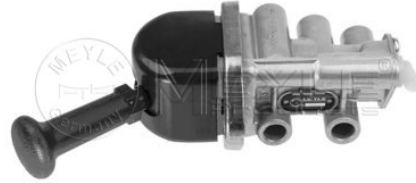

034 043 0050

001 430 09 81

Brake valve, park brake

Notes

Thread Size M14x1,5
Operating Pressure [bar] 10

References

001 430 02 81 001 430 16 81
001 430 09 81

Application info

T2/L (-07/83)

Brake valve, park brake

034 043 0051

002 430 79 81

Notes

Thread Size M16x1,5
Operating Pressure [bar] 10