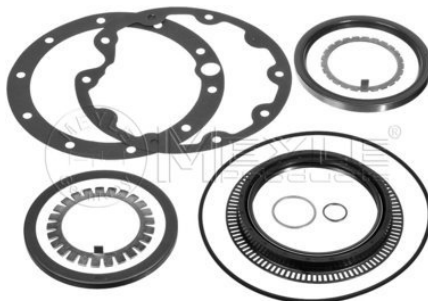

Gasket set, planetary gear box

Notes	
	with ABS sensor ring
References	
659 350 00 35	659 350 01 35

Application info
LK/LN2 (01/84-12/98)

4