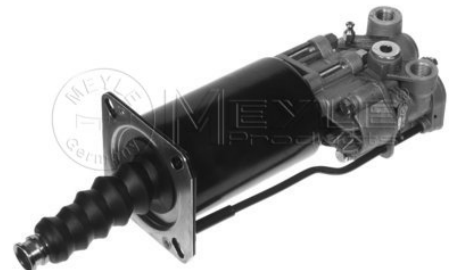

References

000 295 00 18

Application info

MK (12/87-09/96)

SK (07/87-09/96)