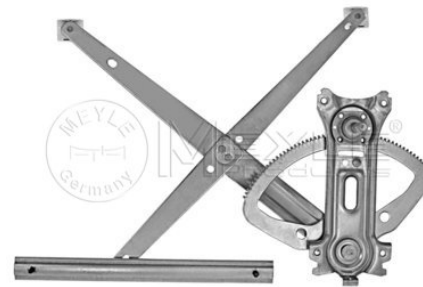

Counterpart

034 910 0015