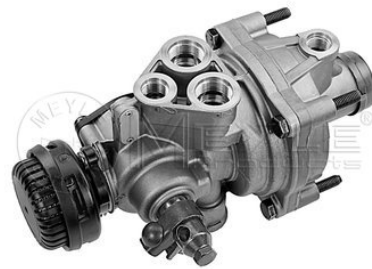

Brake power regulator

References

003 431 26 12   003 431 27 12

Application info

ACTROS (04/96-10/03)   AXOR (01/02-10/04)
ATEGO (01/98-10/04)   AXOR 2 (10/04-10/05)
ATEGO 2 (10/04--)

034 533 0014
652 420 02 38

Brake adjuster

Notes

Tooth System	N42x1,5x9H DIN 5480
Control Unit ID	885
	Automatic
Bore Ø [mm]	14
	Left
Number of Teeth	26
Replace in pairs only