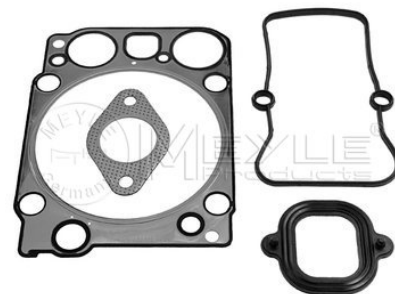

Gasket set, cylinder head

034 001 0008
457 010 62 20

Notes

with rocker cover gasket
with cylinder head gasket
Steel Elastomer

References

457 010 42 20

457 010 62 20

1