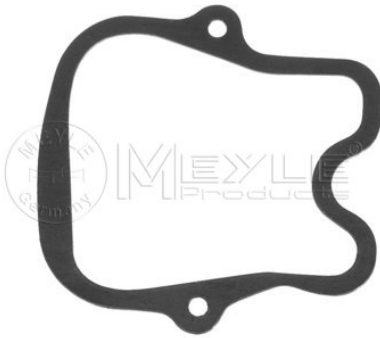

Valve cover gasket

Application info

LK/LN2 (01/84-12/98)
MK (12/87-09/96)
NG (08/73-09/96)

O 301 (02/86-05/87)
OH Series (01/70--)
UNIMOG (01/55-03/90)

034 001 0041
442 016 02 21

Valve cover gasket

Notes

Paper