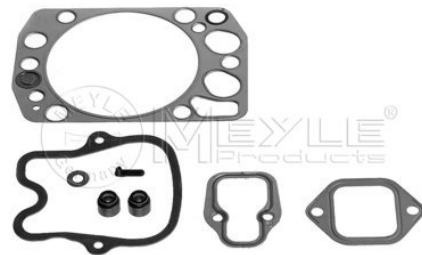

References

444 010 01 20

423 010 00 80