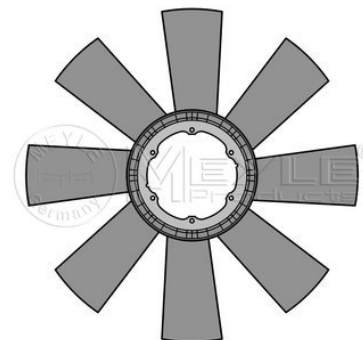

References

001 205 62 06

Application info

SK (07/87-09/96)