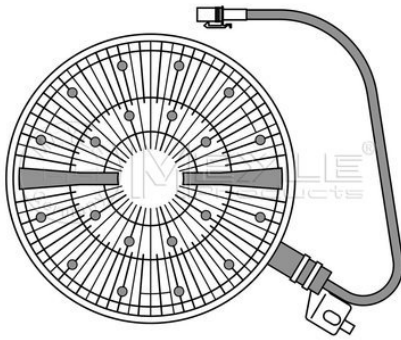

1

034 234 0019
000 200 77 22

Fan clutch

Notes

Number of mounting bores	6
Outer Diameter [mm]	Electric 260

References

000 200 77 22

Application info

AXOR (01/02-10/04)

AXOR 2 (10/04-10/05)

034 234 0002
000 200 81 22