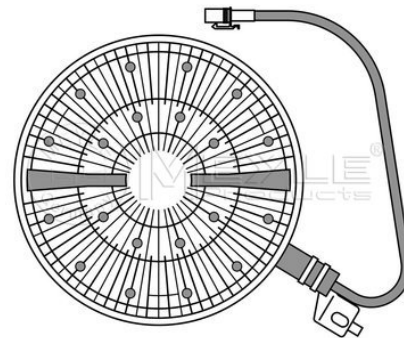

References

000 200 86 22

541 200 15 22

541 200 08 22

541 200 16 22

541 200 10 22

541 200 17 22

541 200 11 22

541 200 18 22

541 200 13 22

541 200 09 22