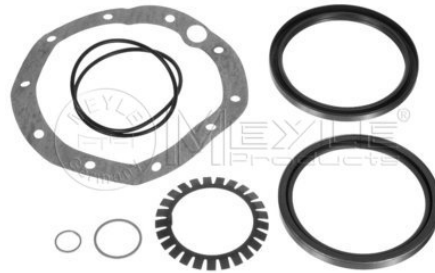

with lock ring

References

624 356 00 80

650 356 00 80

Parts list

034 035 0005/S

Gasket set, planetary gear box

Application info